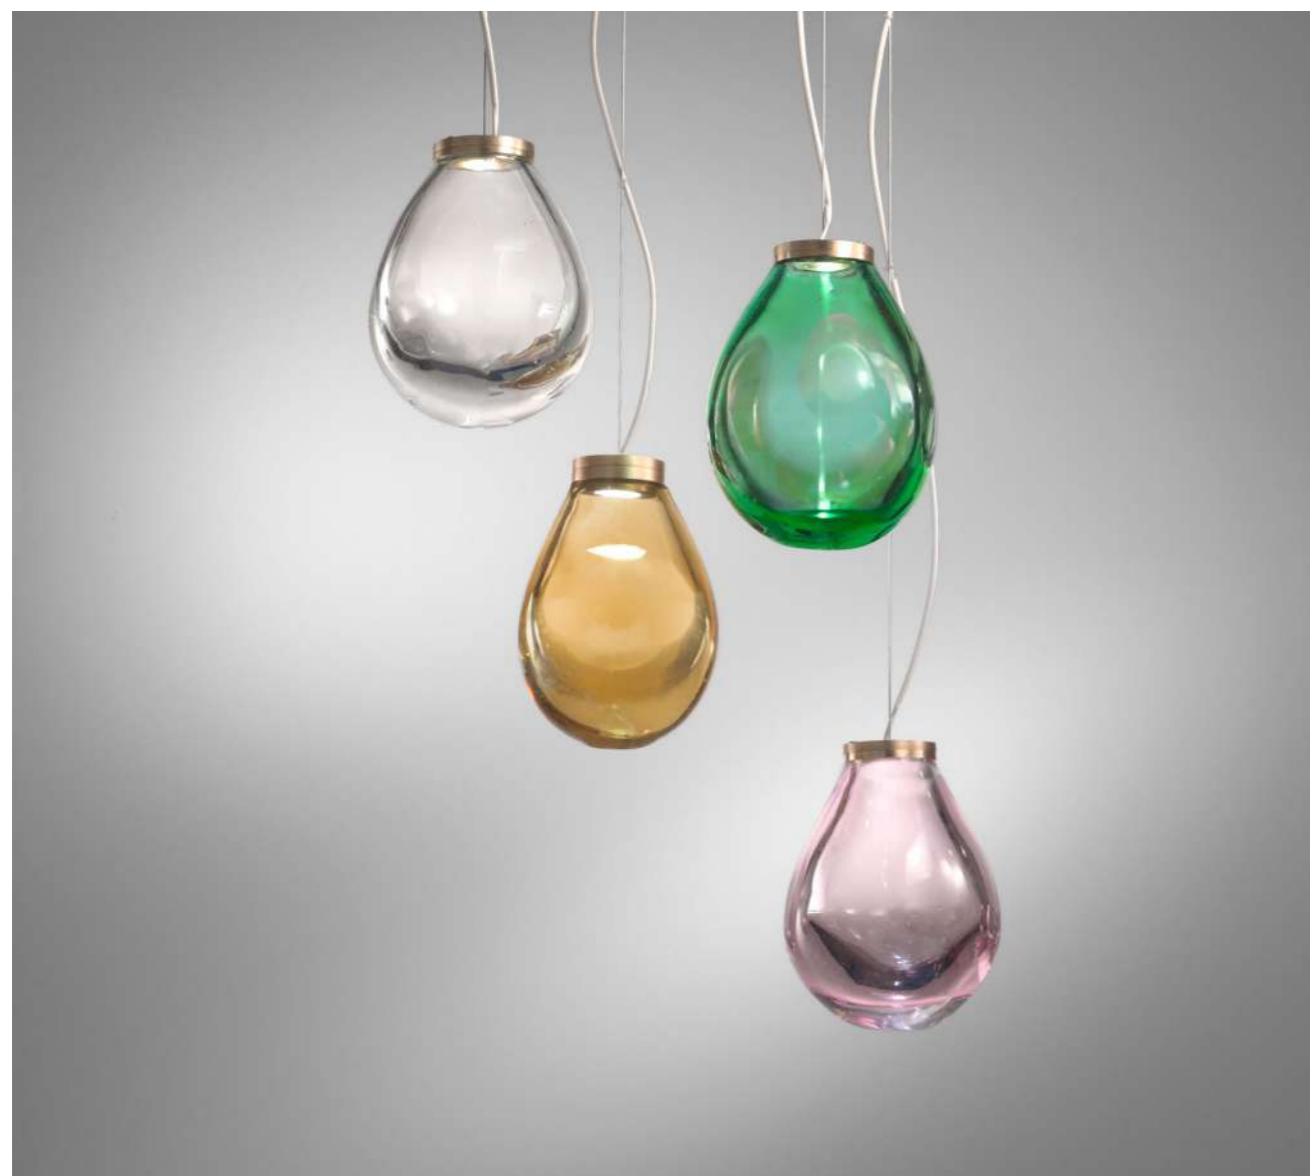

21539

ceiling lamp

Finitura metallo in oro satinato
Metal finishing in mat gold

Diffusore in puro cristallo certificato
Diffuseur in certified pure crystal

[download technical sheet](#)

Art. 21539/S
Ø 15 cm - H 22 cm 0,8W Chip Led

21539

ceiling lamp

[download technical sheet](#)

Art. 21539/S
Ø 15 cm - H 22 cm 0,8W Chip Led

CRYSTAL

Cristallo trasparente, puro e certificato, dal design esclusivo Stillux

Transparent crystal, pure and certified, from exclusive Stillux design

21523

ceiling lamp

Finitura metallo in cromo
Metal finishing in chrome

Cristallo trasparente puro certificato
Transparent pure certified crystal

[download technical sheet](#)

Art. 21523/SG
Ø 14 cm - H 14 cm 0,8W Chip Led

Transparent certified crystal faceted and polished with small air bubbles inside

21530
ceiling lamp

[download technical sheet](#)

Art. 21530/SP
Ø 11 cm - H 11 cm 0,8W Chip Led

LIGHT SHAPE

Questa lampada con il suo cristallo è in grado di creare bellissimo gioco di luce.